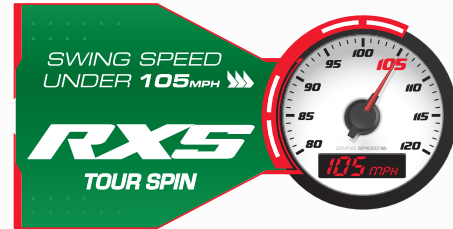

TOUR B BALLS

FIT TO YOUR SPEED