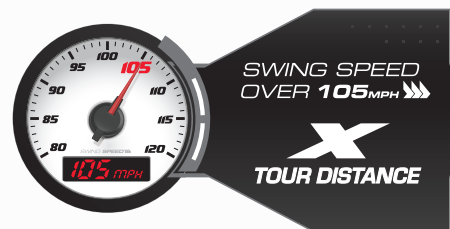

# DESIGNED FOR STRAIGHT DISTANCE

SKU: 9CWX6D

SWING SPEED  
UNDER 105MPH >>>

**STRAIGHT  
DISTANCE** ⊕

SKU: 9CYX6D

SKU: 9CGX6D

SKU: 9CRX6D

DELTA WING  
DIMPLE